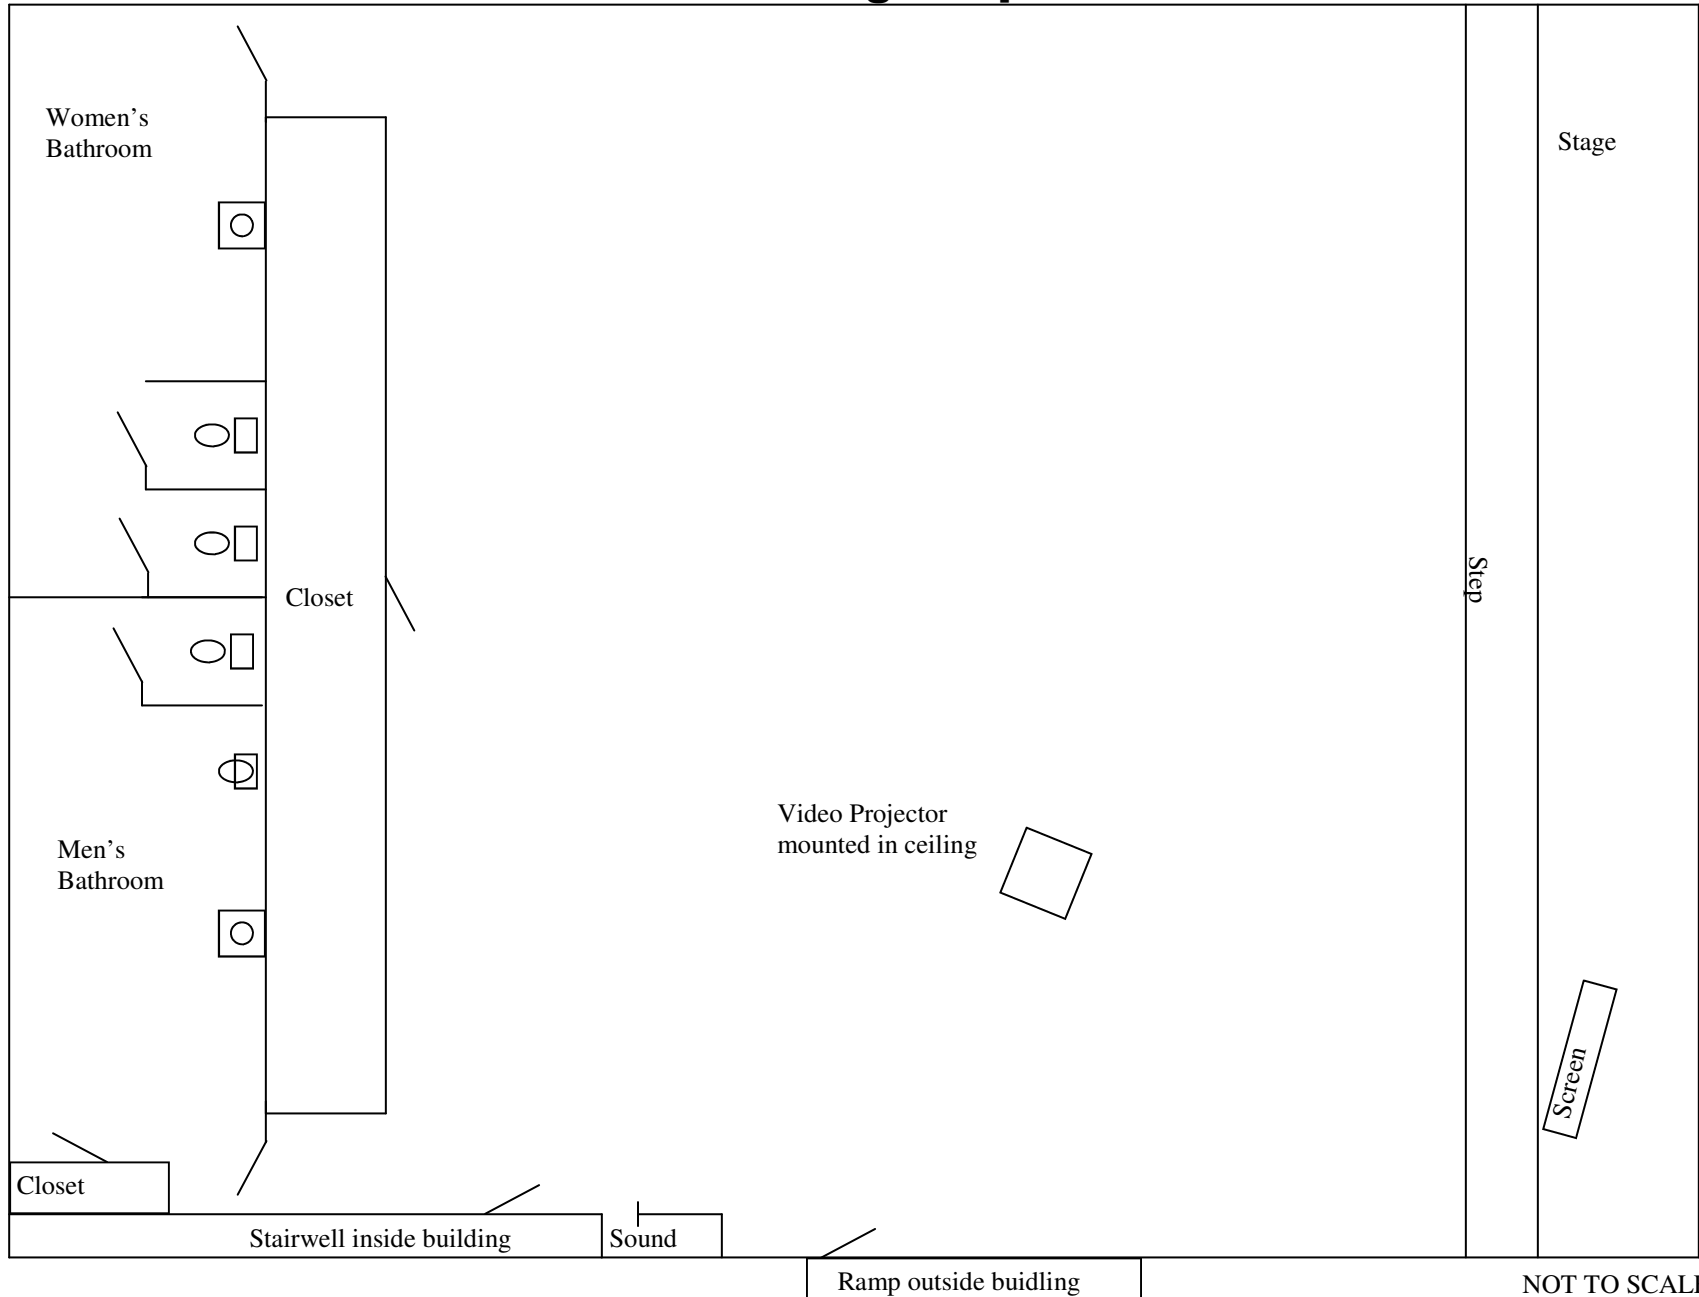

Main Building Chapel