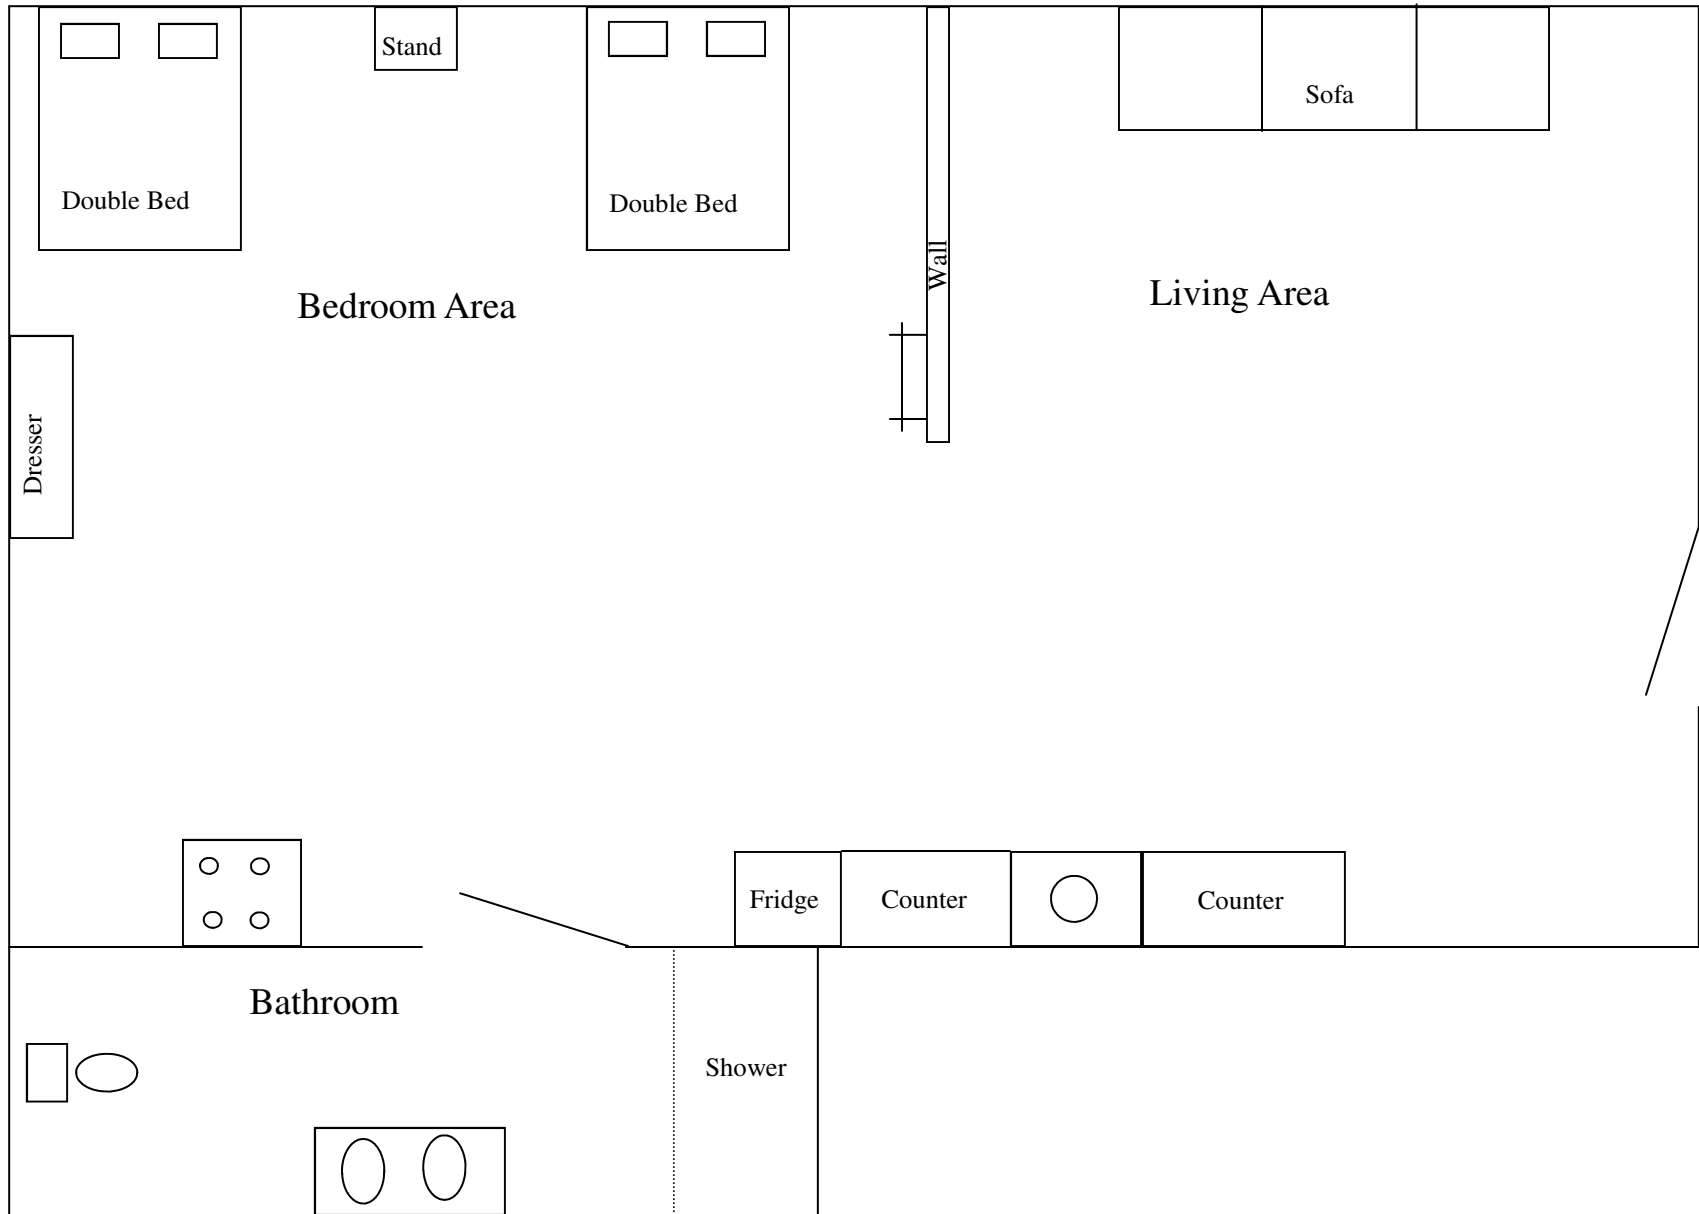

# Education Building

NOT TO SCALE

# Mt. Zion - Meeting Space, Kitchen, Dorm Overflow

25 Maximum in overflow

NOT TO SCALE

# Hotel Units 1-6

Some units reversed

Sofa sleeper in units 1 & 2

NOT TO SCALE

# Nile Units 7-12 -26 Beds

Bunk beds use twin size sheets

Nile 12 is ADA Compatible and has one less shower

NOT TO SCALE