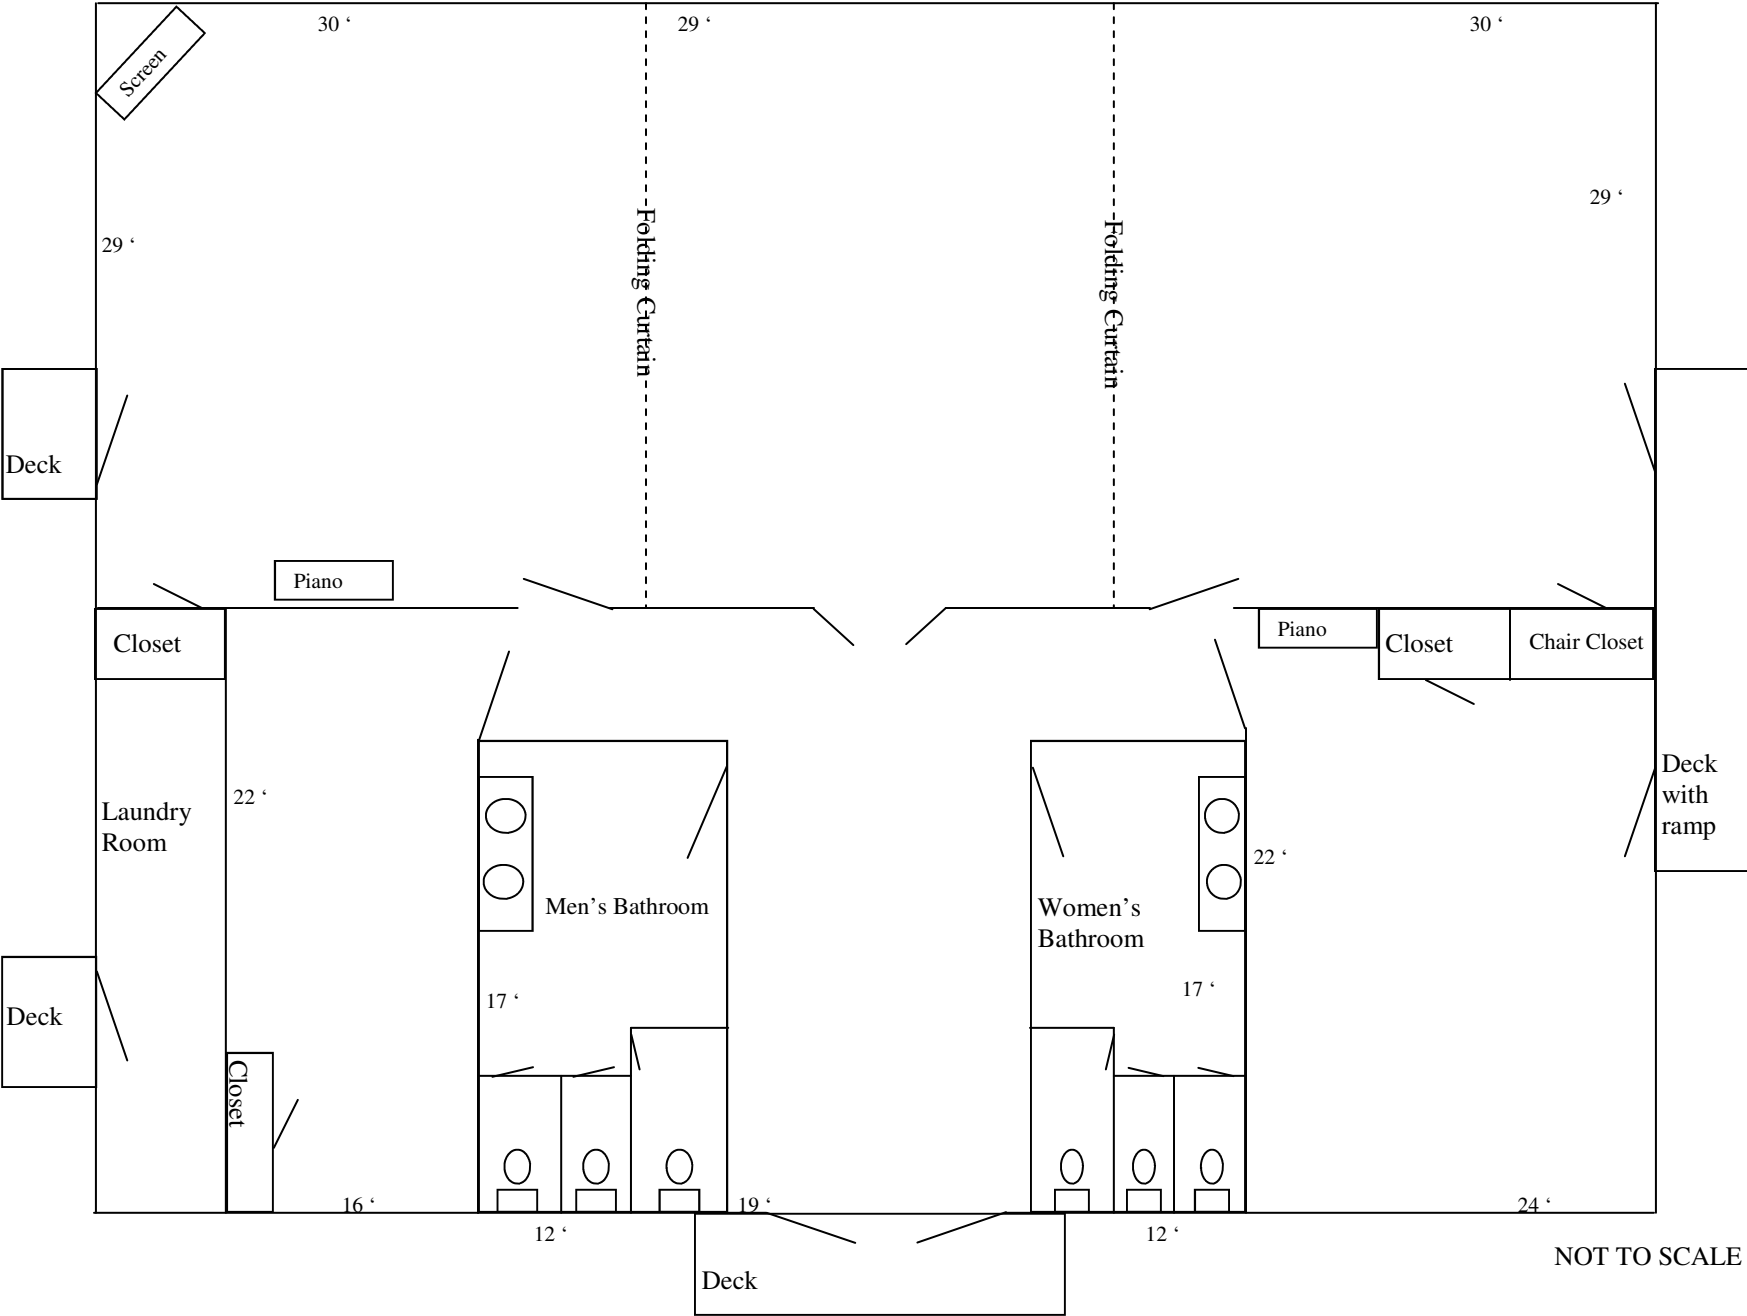

Education Building

NOT TO SCALE