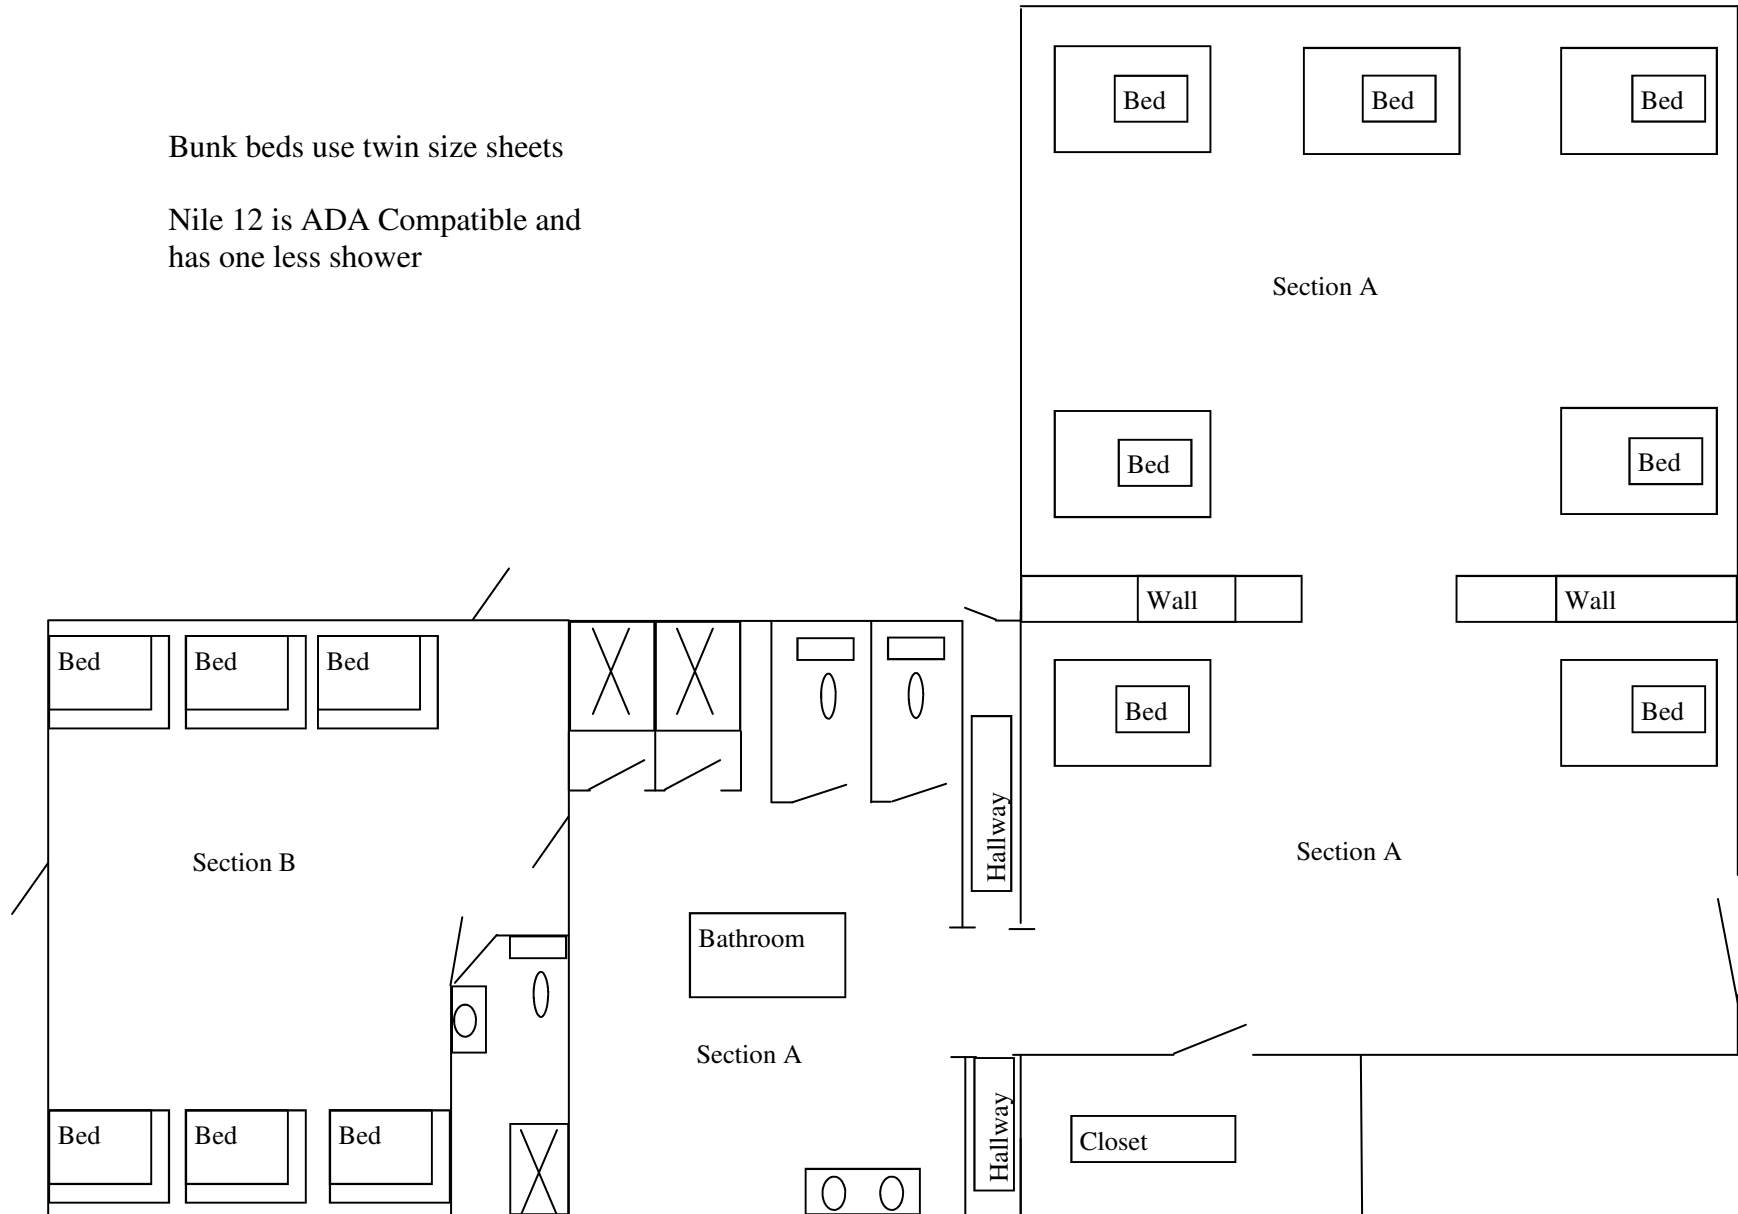

# Mt. Zion - Meeting Space, Kitchen, Dorm Overflow

25 Maximum in overflow

NOT TO SCALE

# Hotel Units 1-6

Some units reversed

Sofa sleeper in units 1 & 2

NOT TO SCALE

# Nile Units 7-12 -26 Beds

Bunk beds use twin size sheets

Nile 12 is ADA Compatible and has one less shower

NOT TO SCALE

# Mt. Carmel, Mt. Hermon (Hilltop), Jordan, Galilee (Lakeview) -36 Beds

NOT TO SCALE