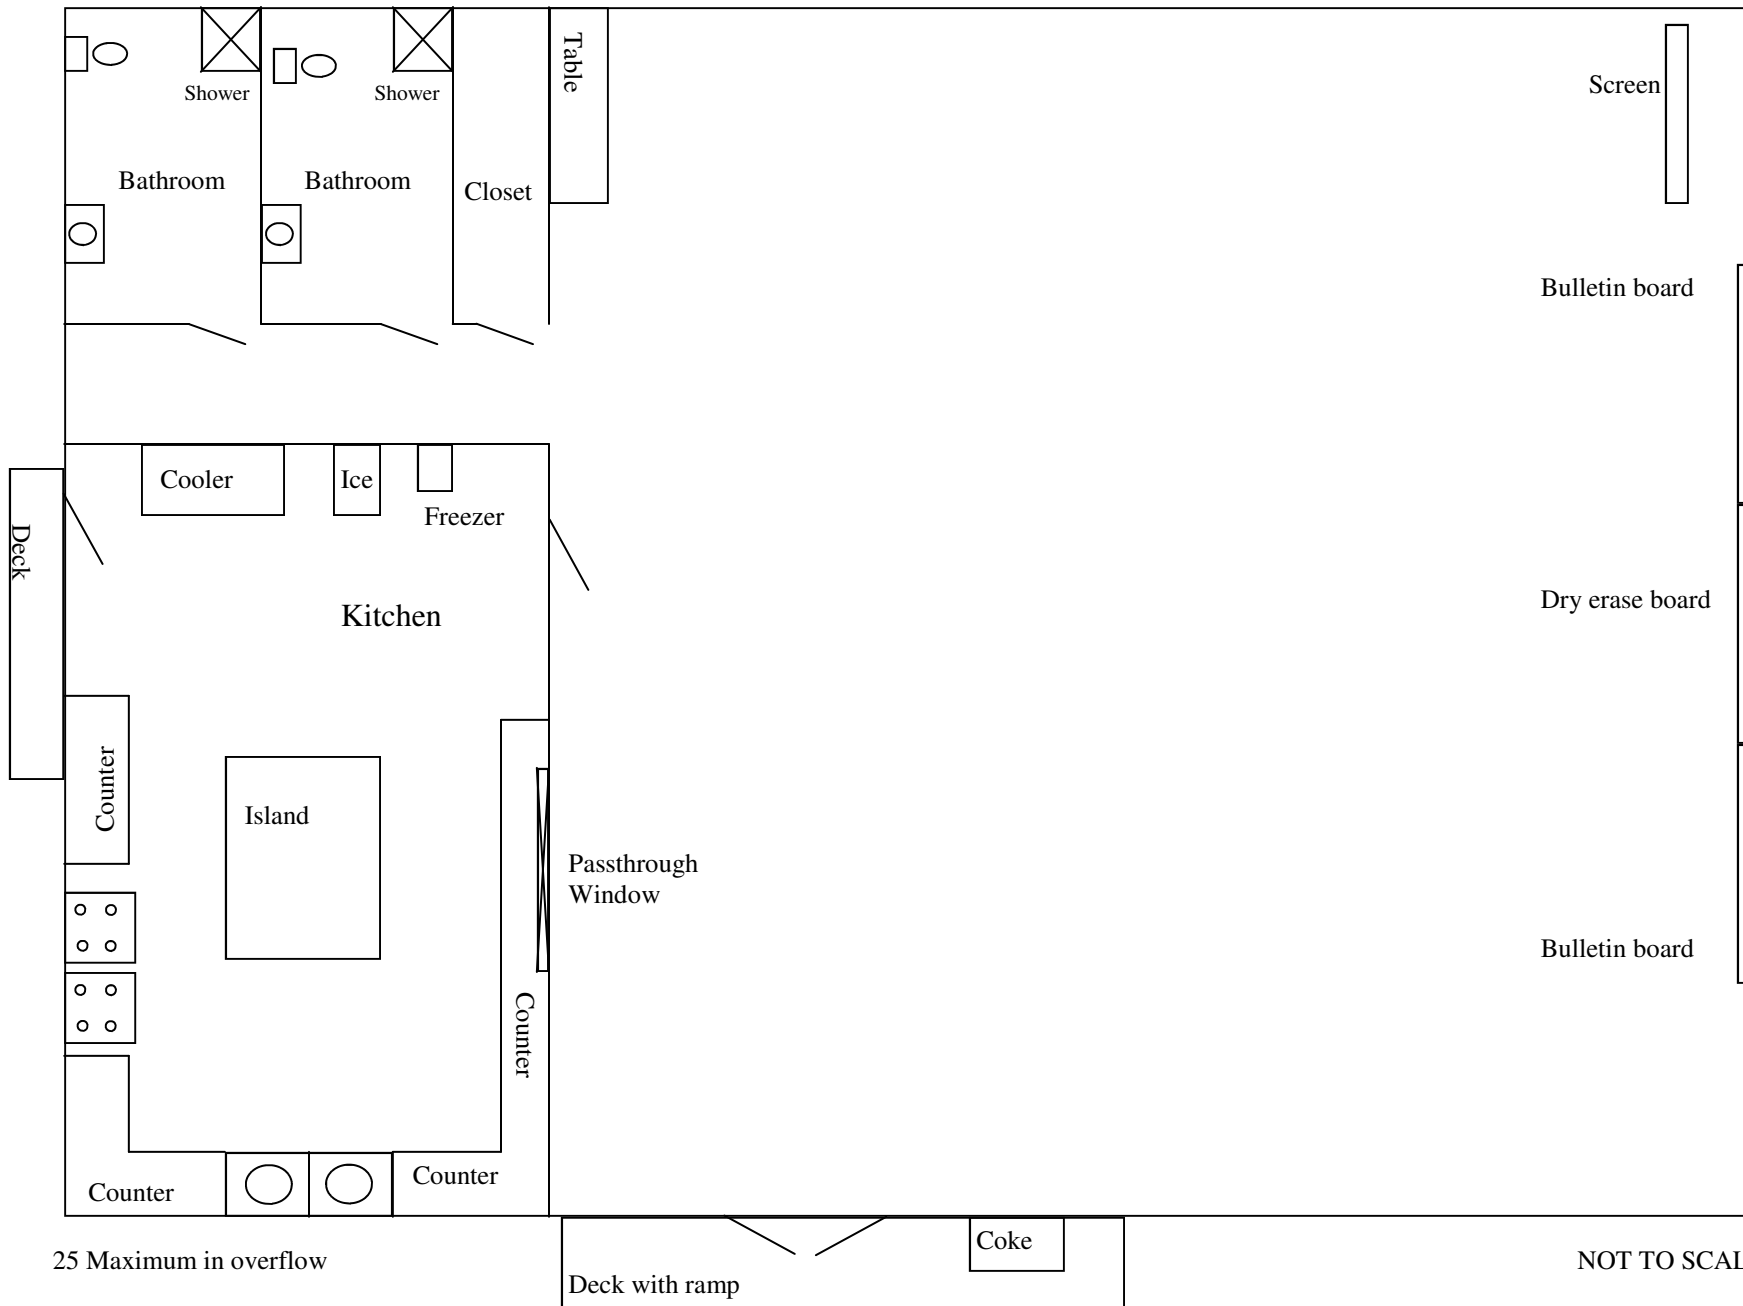

# Main Building Chapel

# Mt. Zion - Meeting Space, Kitchen, Dorm Overflow

25 Maximum in overflow

NOT TO SCALE

# Hotel Units 1-6

Some units reversed

Sofa sleeper in units 1 & 2

NOT TO SCALE

# Nile Units 7-12 -26 Beds

Bunk beds use twin size sheets

Nile 12 is ADA Compatible and has one less shower

NOT TO SCALE