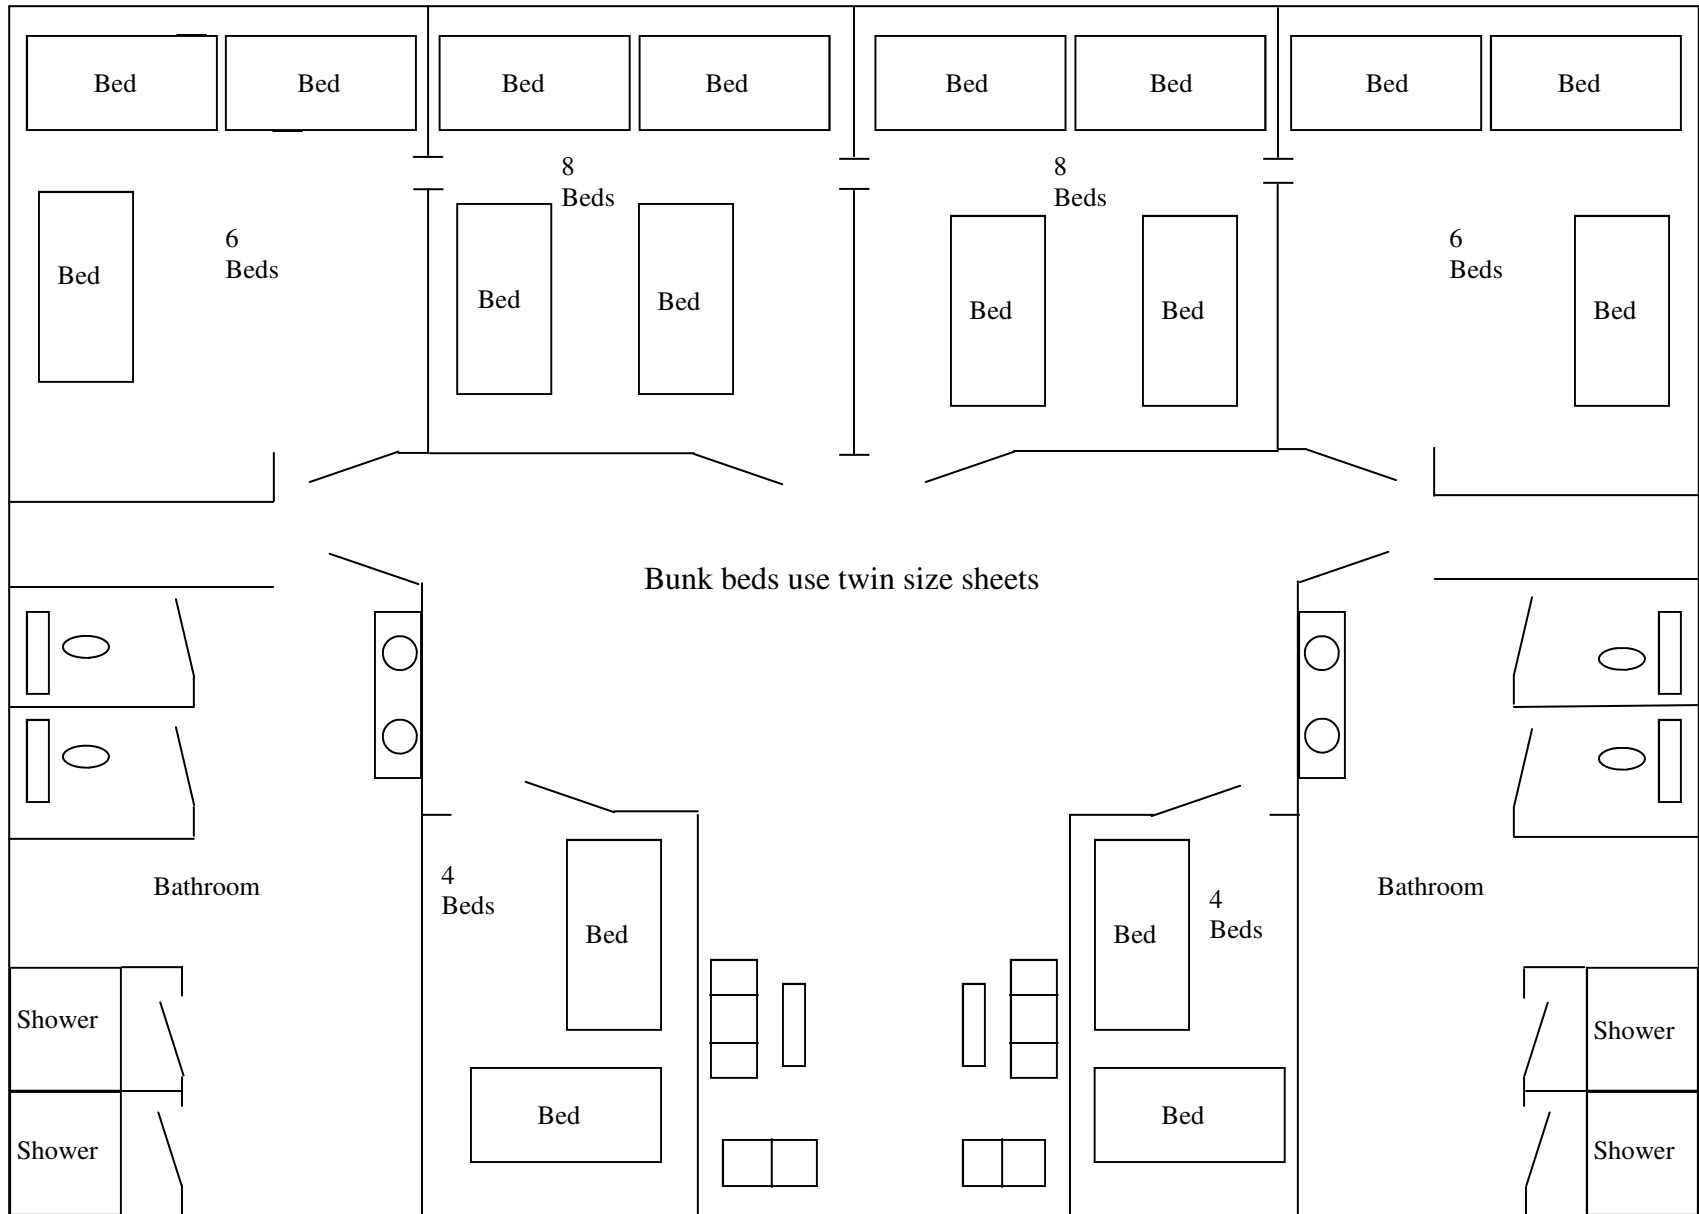

# Mt. Zion - Meeting Space, Kitchen, Dorm Overflow

25 Maximum in overflow

NOT TO SCALE

# Hotel Units 1-6

Some units reversed

Sofa sleeper in units 1 & 2

NOT TO SCALE

# Nile Units 7-12 -26 Beds

Bunk beds use twin size sheets

Nile 12 is ADA Compatible and has one less shower

NOT TO SCALE

# Mt. Carmel, Mt. Hermon (Hilltop), Jordan, Galilee (Lakeview) -36 Beds

NOT TO SCALE